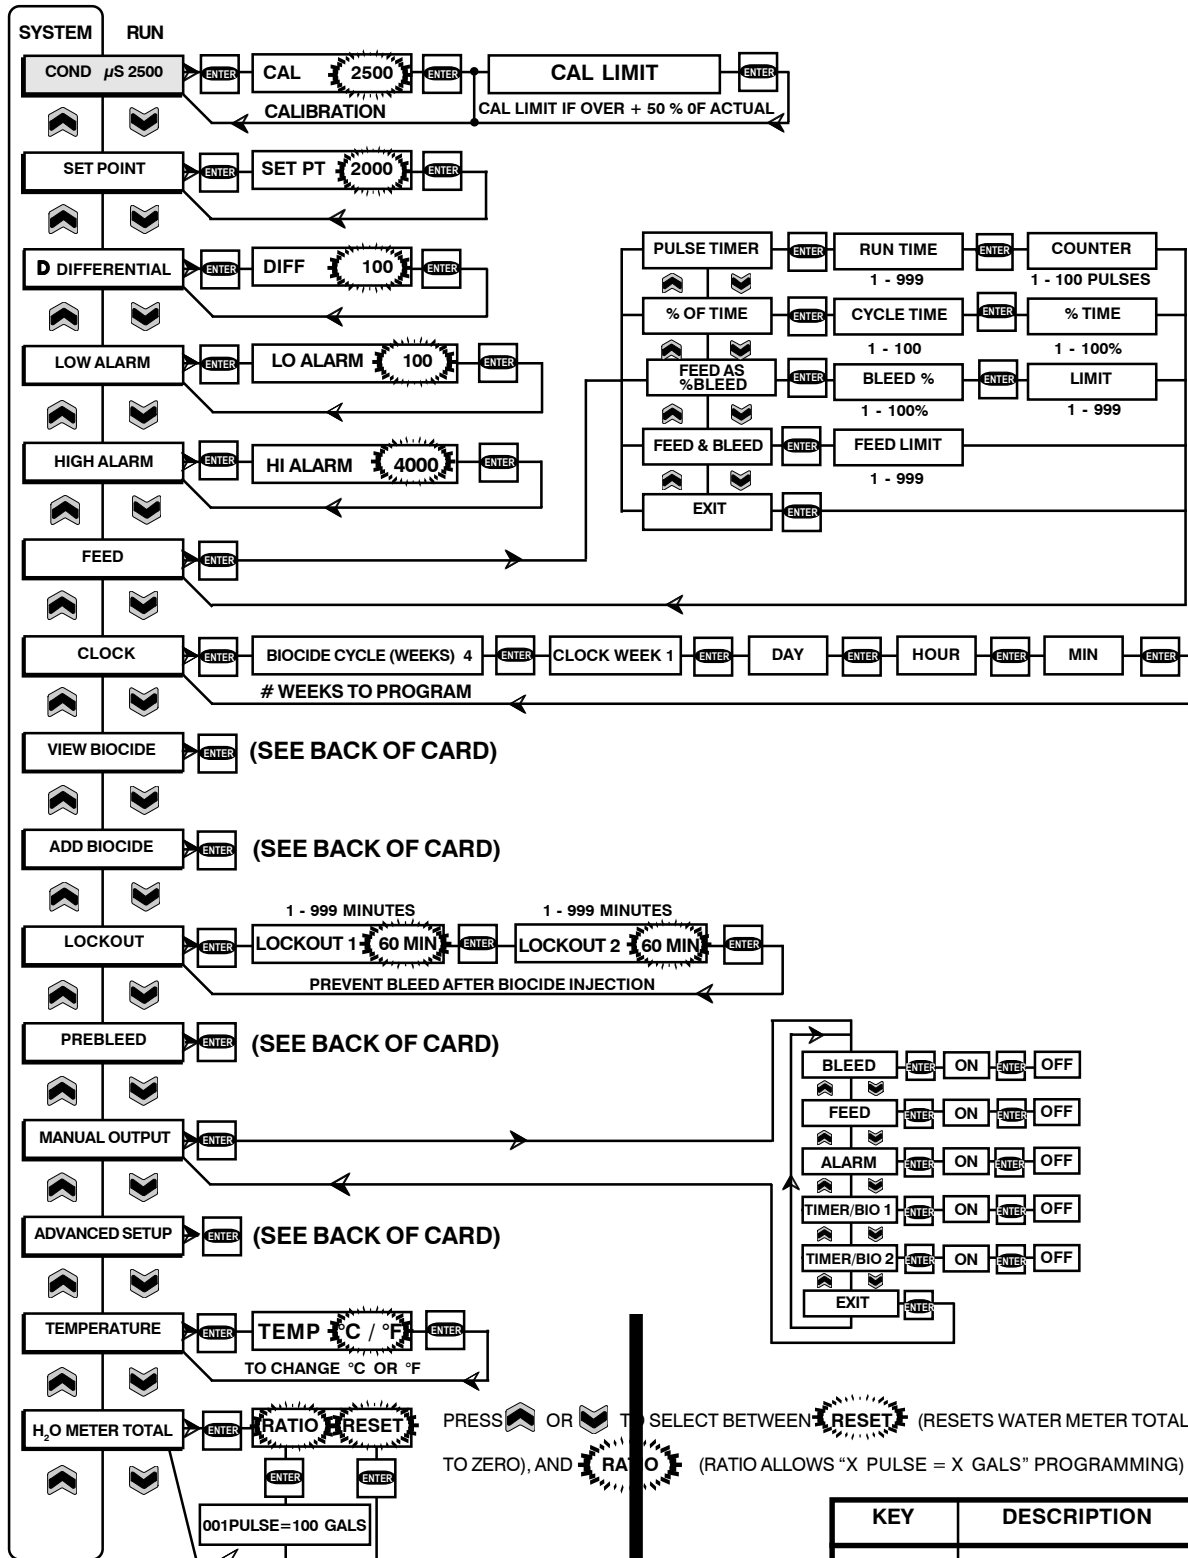

DC4500 Conductivity Controller - Programming Quick Card

KEY	DESCRIPTION
	USE OR TO CHANGE VALUE

PRESS OR TO SELECT BETWEEN (RESETS WATER METER TOTAL TO ZERO), AND (RATIO ALLOWS "X PULSE = X GAL" PROGRAMMING)

ISO 9001 Certified

ISO 9001 Certified

Replaces same of Rev. B 6/97
1781.C 9/99

DC4500 Conductivity Controller - Programming Quick Card

BIO 1/2 WEEK DAY ON TIME PUMP DURATION