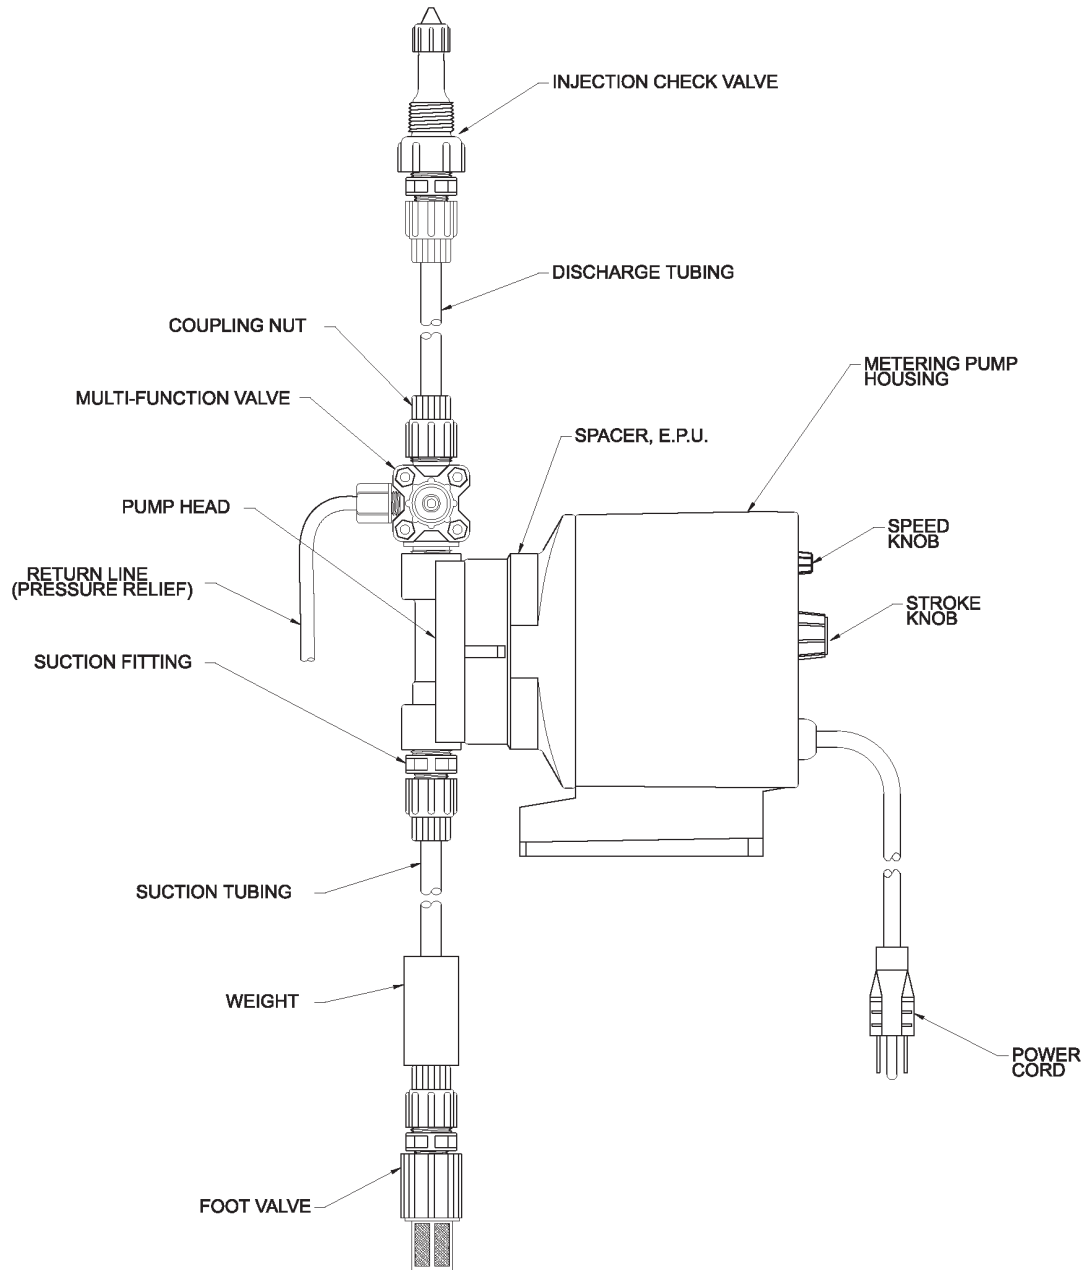

Instruction Supplement

Series P1

Electronic Metering Pump

Metering Pump Component Diagram

201 Ivyland Road
Ivyland, PA 18974 USA
TEL: (215) 293-0401
FAX: (215) 441-8620
<http://www.lmipumps.com>