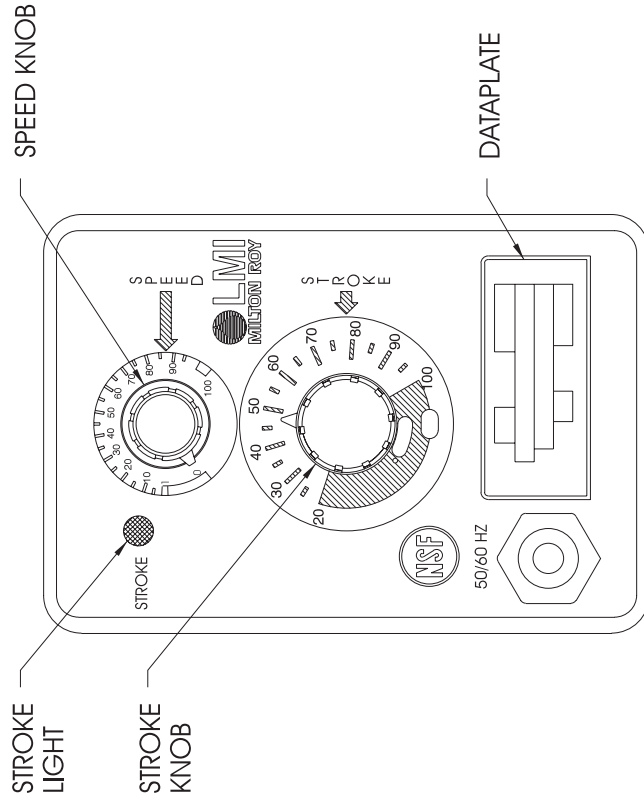

Series P1 Control Panel Detail