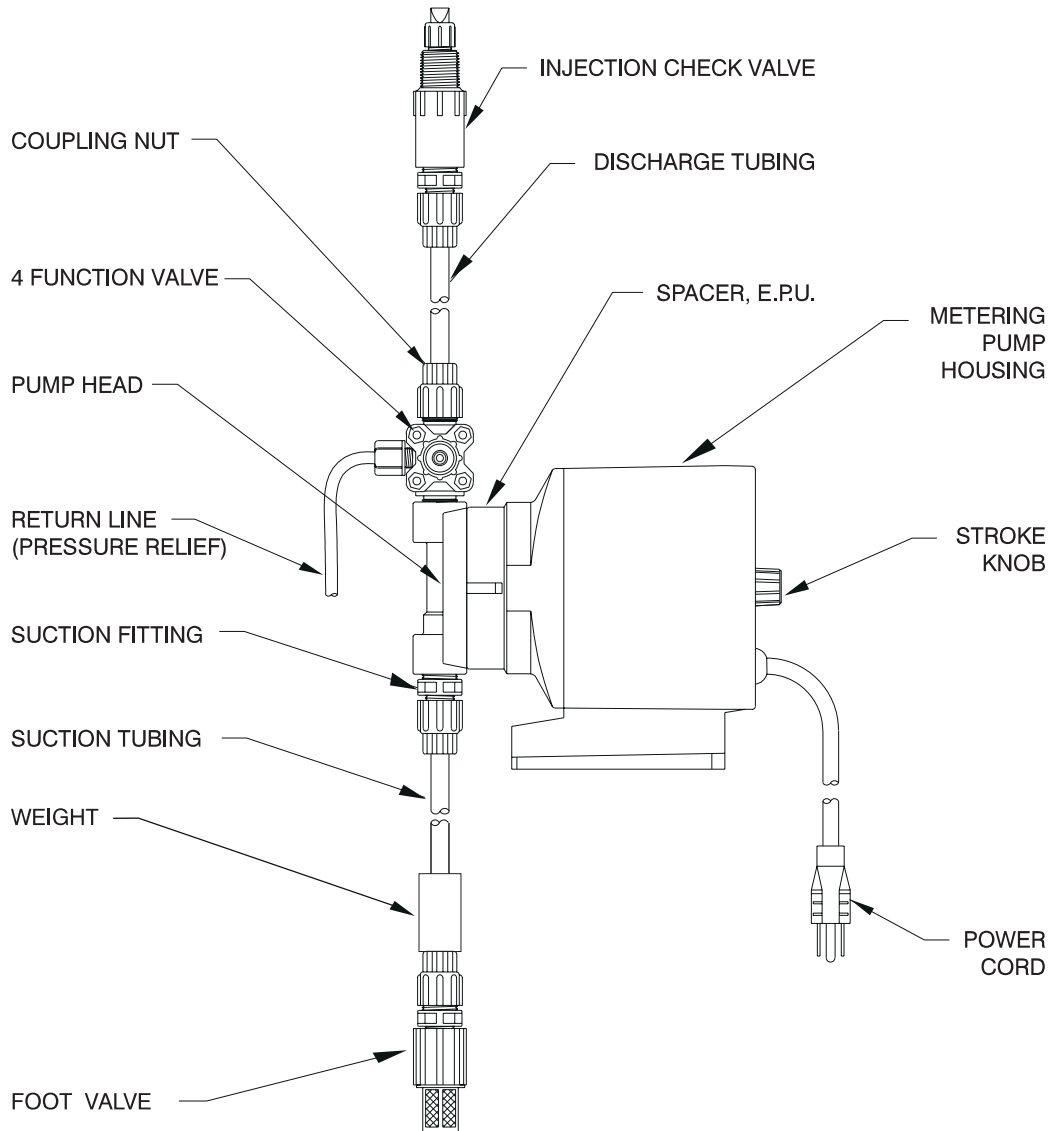

Instruction Supplement

Series P0

Electronic Metering Pump

Metering Pump Component Diagram