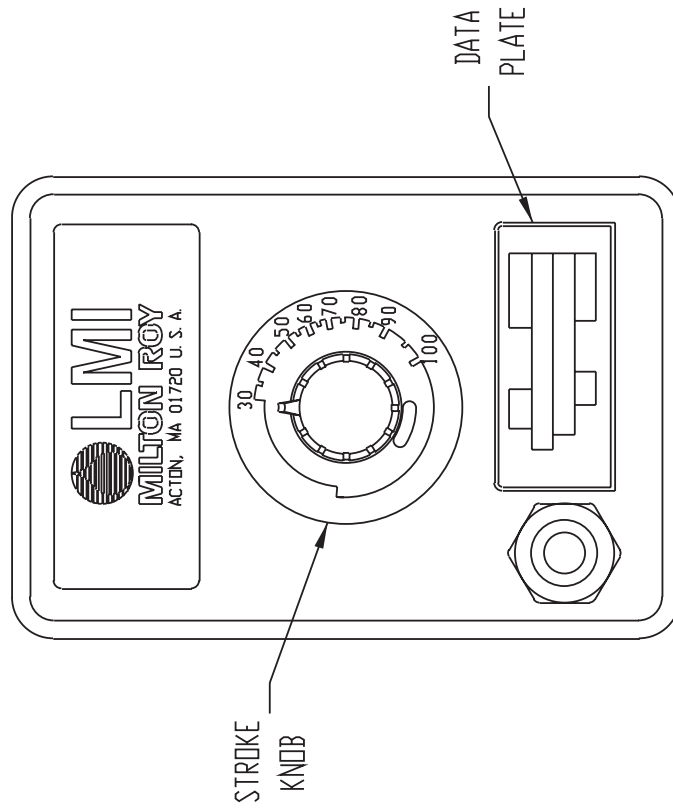

SERIES PO CONTROL PANEL DETAIL