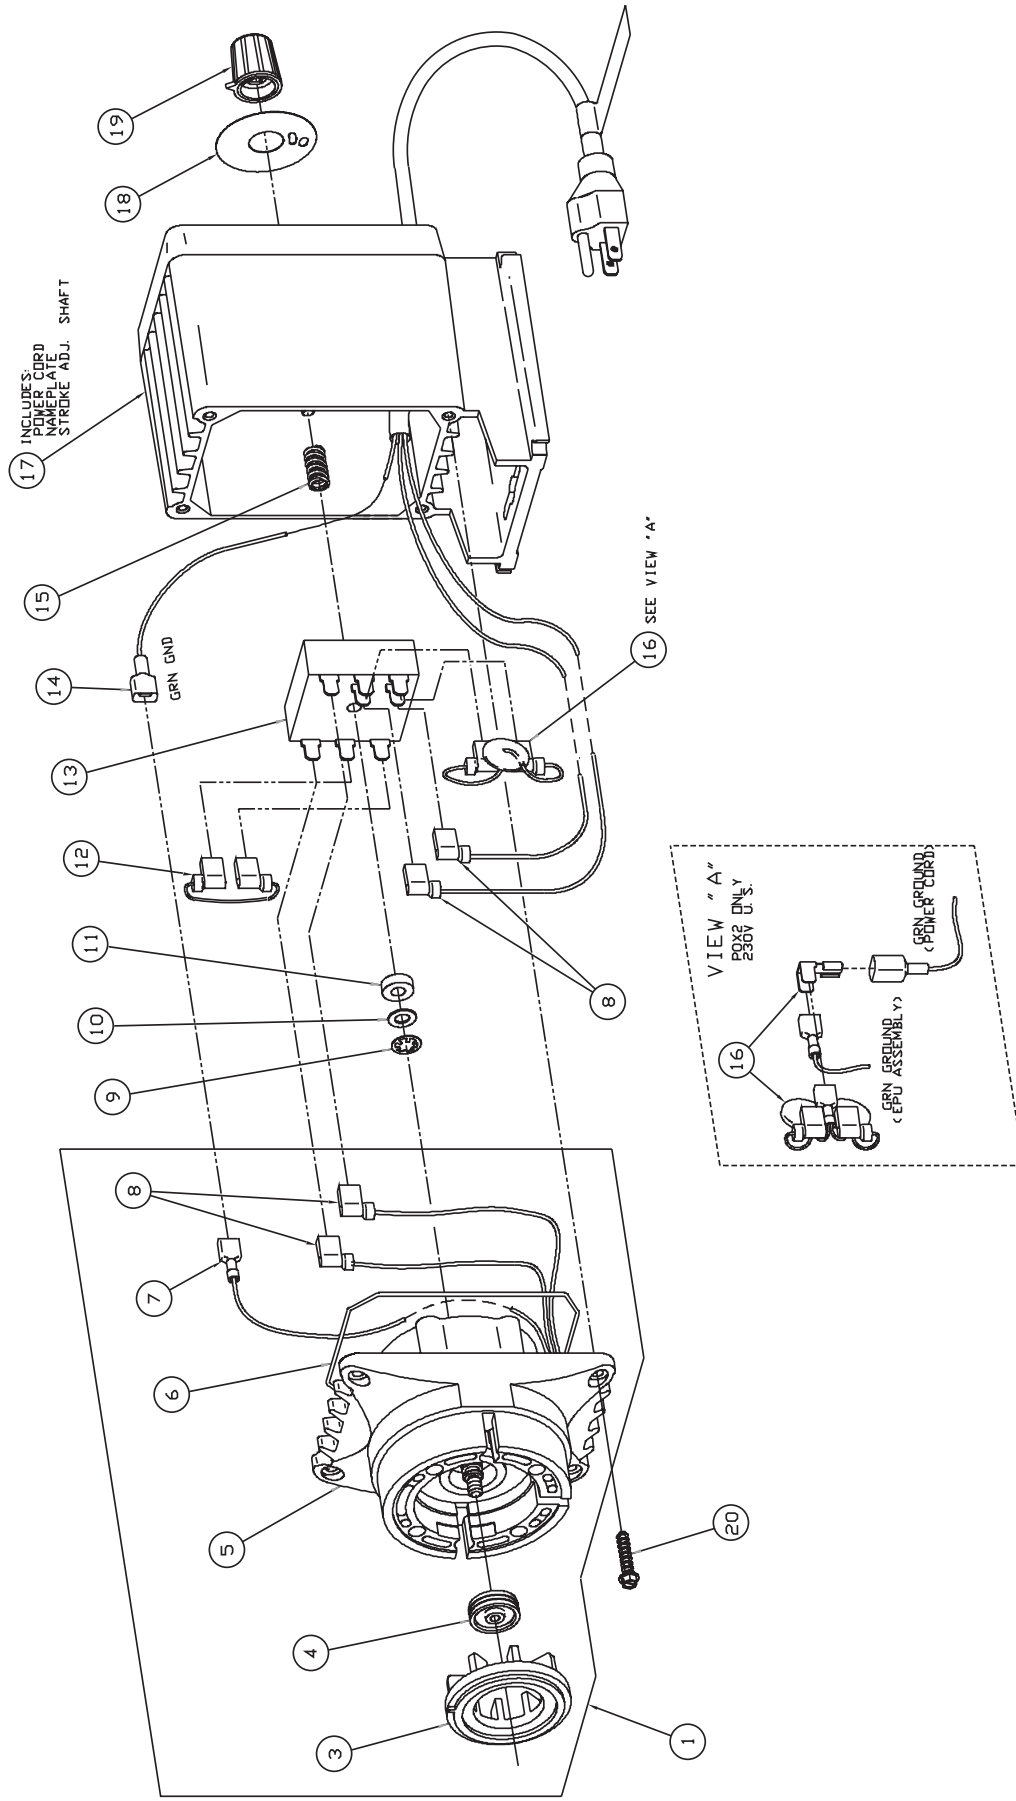

Series P0 Drive Assembly Parts List

KEY NO	MODEL	PART NO	DESCRIPTION	QTY
1	P021 P022, P023, P025, P026, P027 P031 P032, P033, P035, P036, P037 P041 P042, P043, P045, P046, P047 P051 P052, P053, P055, P056, P057 P061 P062, P063, P065, P066, P067 P02, P04 P03, P05 P06 P0 P021, P031	30107	EPU WITH DISK 0.5	1
		30108	EPU WITH DISK 0.5	
		30109	EPU WITH DISK 0.9	
		30110	EPU WITH DISK 0.9	
		30240	EPU WITH DISK 0.5	
		30241	EPU WITH DISK 0.5	
		30242	EPU WITH DISK 0.9	
		30243	EPU WITH DISK 0.9	
		33338	EPU WITH DISK 1.8	
		31781	EPU WITH DISK 1.8	
3	P06	29445	DISK, 0.5	1
		29437	DISK, 0.9	
		29442	DISK, 1.8	
4	P0	10973	SEAL	1
5	P042, P043, P045, P046, P047 P052, P053, P055, P056, P057 P061 P041, P051	30530	EPU	1
		30531		
		30154		
		30155		
		31862		
6	P0	10166	O-RING	1
		10182-1	WIRE TERMINAL (FEMALE)	1
8	P0	25070-1	WIRE TERMINAL (FLAG)	4

KEY NO	MODEL	PART NO	DESCRIPTION	QTY
9	P0	10422	RETAINING RING	1
10	P0	25963	WASHER, NYLON	1
11	P0	30391	WASHER, RUBBER	1
12	P02, P03	29797	WIRE ASSEMBLY	1
13	P0	36254	PULSER	1
14	P0	10368-1	WIRE TERMINAL (MALE)	1
15	P0	25414	SPRING	1
	P021, P031, P041, P051, P061 P022, P032, P042, P052, P062	10626	VARIATOR ASSEMBLY, 115V	1
		31255	VARIATOR ASSEMBLY, 230V US	1
16	P023, P033, P043, P053, P063 P025, P035, P045, P055, P065 P026, P036, P046, P056, P066 P027, P037, P047, P057, P067	10627	VARIATOR ASSEMBLY, 230-250V	1
17	P021, P031, P041, P051, P061 P022, P032, P042, P052, P062 P023, P033, P043, P053, P063 P025, P035, P045, P055, P065 P026, P036, P046, P056, P066 P027, P037, P047, P057, P067	38393	HOUSING ASSEMBLY, 115V	1
		38394	HOUSING ASSEMBLY, 230V US	
		38395	HOUSING ASSEMBLY, 230V DIN	
		38396	HOUSING ASSEMBLY, 240V UK	
		38397	HOUSING ASSEMBLY, 250V AUST	
18	P02 P03 P04, P05 P06	38398	HOUSING ASSEMBLY, 230V SWISS	1
		30418	STROKE DIAL	
		31545		
		31126		
19	P0	31127		STROKE KNOB
		31891		
20	P0	30306	SCREW	4

SERIES PO CONTROL PANEL DETAIL

SERIES PO WIRING DIAGRAM