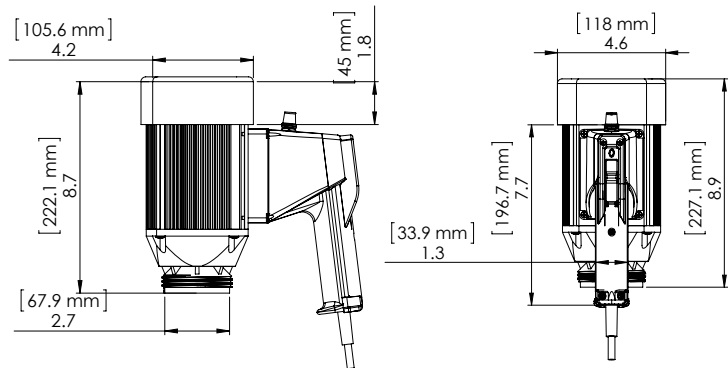

### Technical Specifications

MODEL	ENCLOSURE	CERTIFICATION	POWER	WATT	V.S.D.	SHIPPING WT
SP-280P	Open Drip Proof (IP44)	c	110-120V/1/50-60Hz	825	No	9.0 lbs (4,0 kg)
SP-280P-V	Open Drip Proof (IP44)	c	110-120V/1/50-60Hz	825	Yes	9.0 lbs (4,0 kg)
SP-280P-2	Open Drip Proof (IP44)		220-240V/1/50-60Hz	825	No	9.0 lbs (4,0 kg)
SP-280P-2-V	Open Drip Proof (IP44)		220-240V/1/50-60Hz	825	Yes	9.0 lbs (4,0 kg)