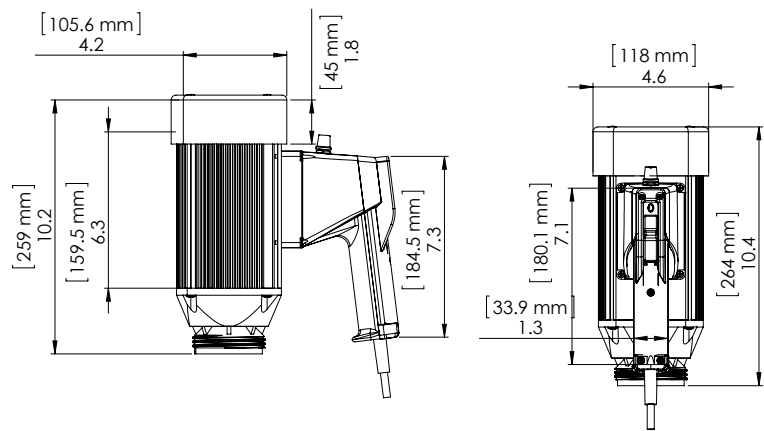

### Technical Specifications

MODEL	ENCLOSURE	CERTIFICATION	POWER	WATT	V.S.D.	SHIPPING WT
SP-ENC	TEFC (IP54)	c	110-120V/1/50-60Hz	825	No	12.7 lbs (5,7 kg)
SP-ENC-V	TEFC (IP54)	c	110-120V/1/50-60Hz	825	Yes	12.7 lbs (5,7 kg)
SP-ENC-2	TEFC (IP54)		220-240V/1/50-60Hz	825	No	12.7 lbs (5,7 kg)
SP-ENC-2-V	TEFC (IP54)		220-240V/1/50-60Hz	825	Yes	12.7 lbs (5,7 kg)